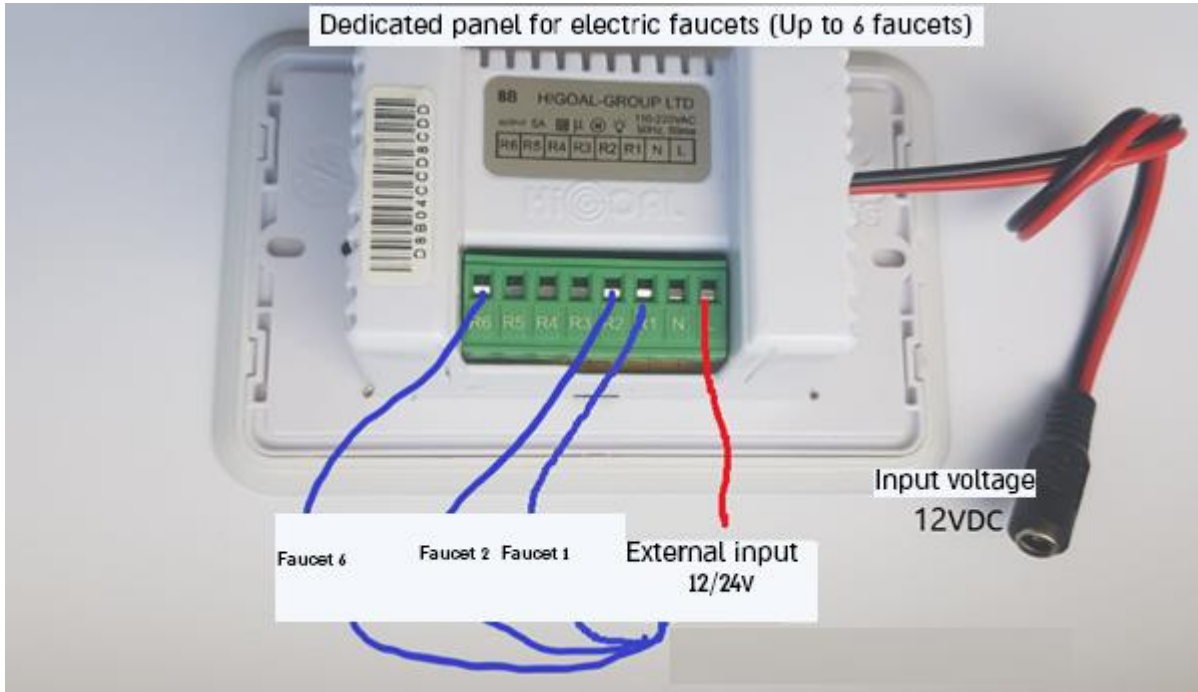

Dedicated panel for electric faucets (Up to 6 faucets)

Faucet 6

Faucet 2 Faucet 1

External input
12/24V

Input voltage
12VDC